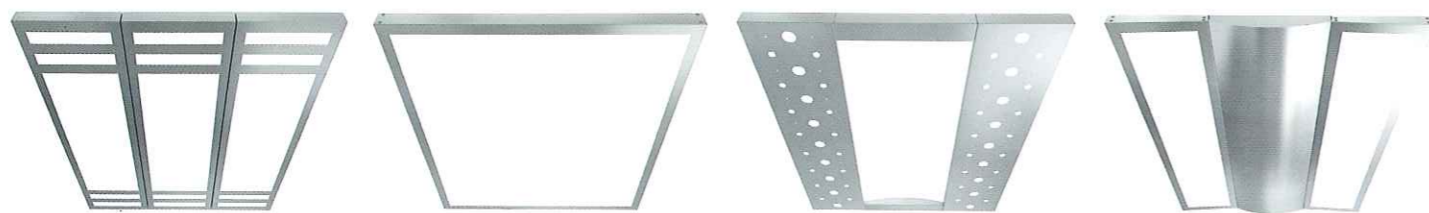

Lighting model

Modular

Full panel

Concave panel

Convex panel

Estándar Opcional